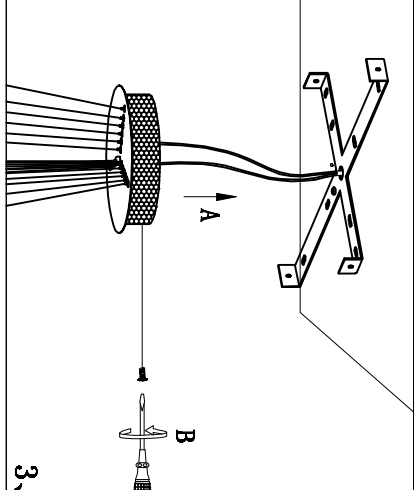

Model: MP57011-6A

Nazwa: Wheel 80

AZzerdo
collezione

1,

2,

3,

⚠
Note: please hang up the lamp,
and finally remove the cable tie