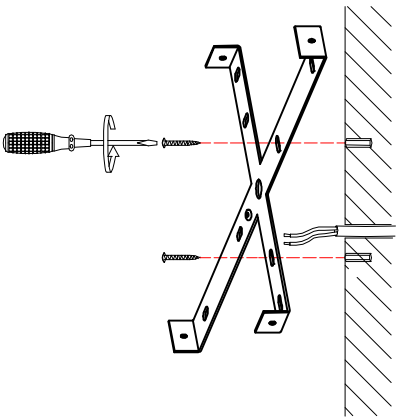

Model: MP57011-6A

Nazwa: Wheel 80

AZzerdo
collezione

1,

2,

3,

⚠
Note: please hang up the lamp,
and finally remove the cable tie