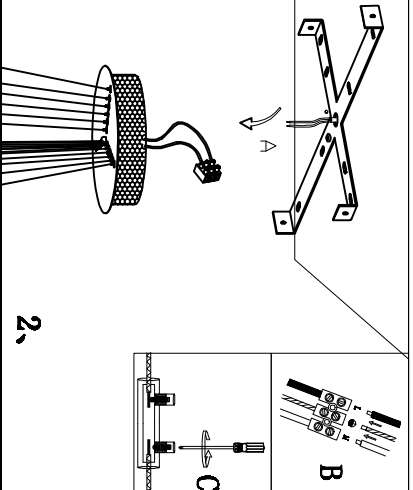

Model: MP57011-6A

Nazwa: Wheel 80

AZzerdo
collezione

1,

2,

3,

⚠
Note: please hang up the lamp,
and finally remove the cable tie